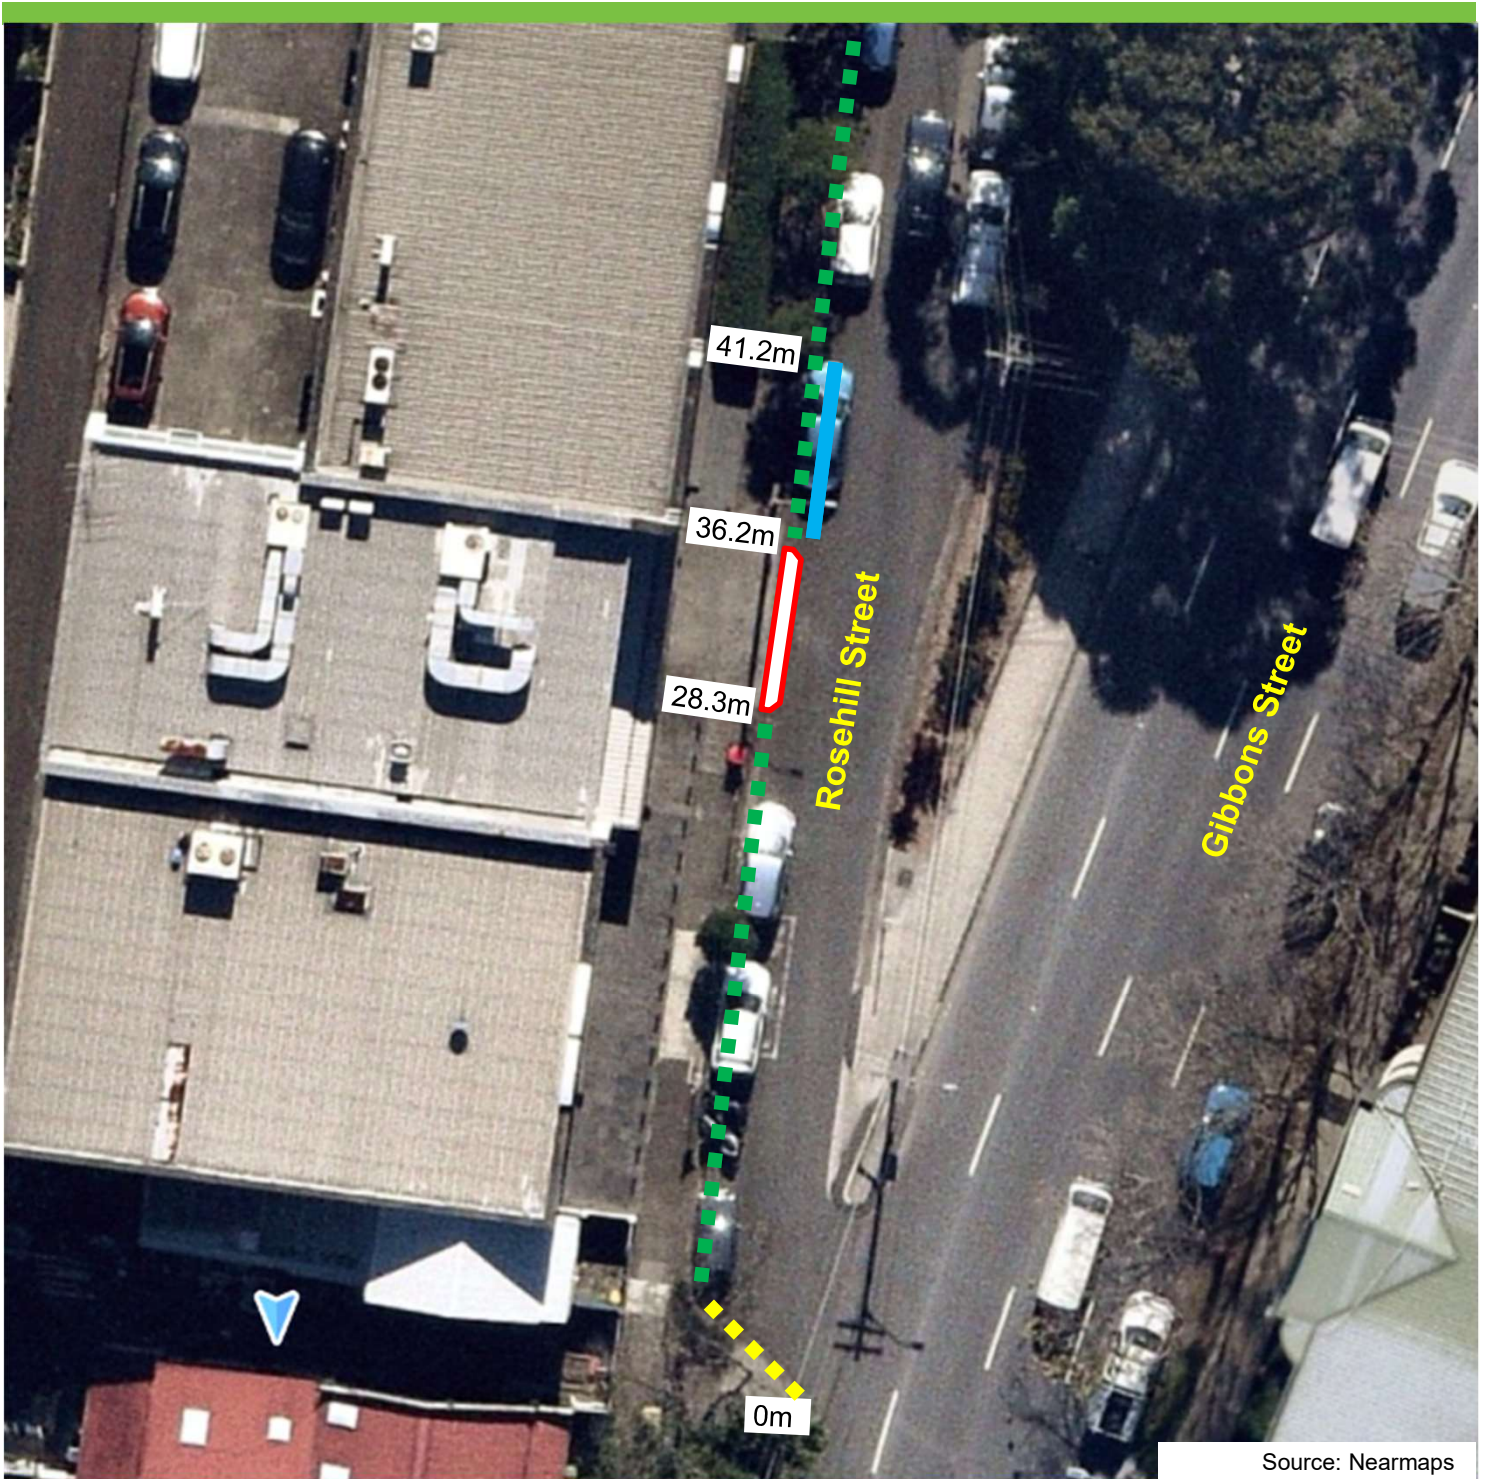

Rosehill Street, Redfern Proposed parking changes

Existing

-  "No Stopping"
-  Unrestricted Parking
-  Existing Driveway

Proposed

-  "No Parking, Authorised Car Share Vehicles Excepted"